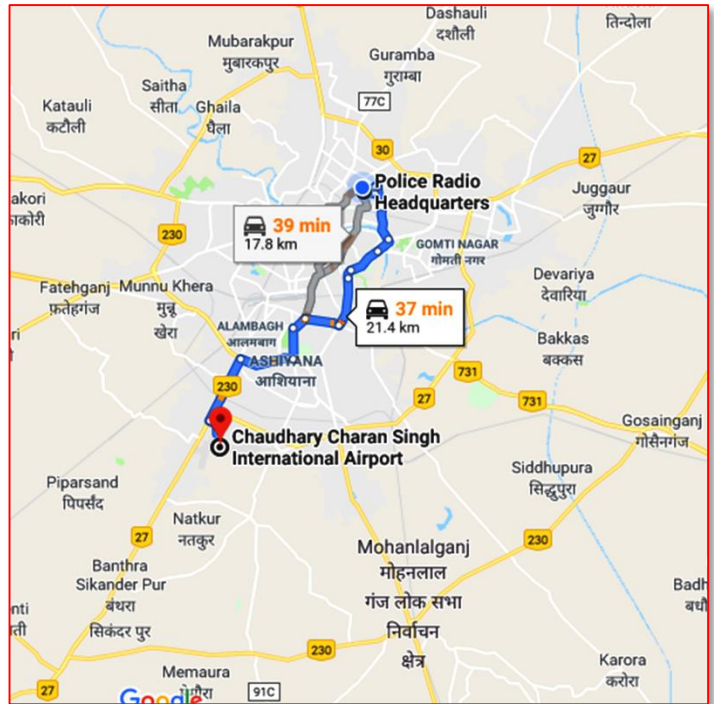

Location Map

Distance from Chaudhary Charan Singh International Air Port, Lucknow

Distance from Charbagh Railway Station, Lucknow